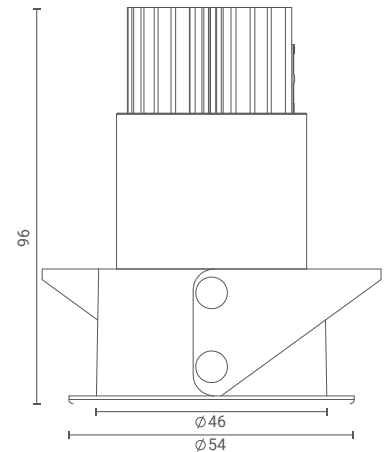

Magnus 1x

Recessed Downlight (Narrow)

Introducing ceiling-recessed downlight that highlight the desired subject or place and provide optimum illumination by being nondescript.

The simplicity of its form provides smooth integration in architectural features.

Product Specs :

Model name :	Magnus 1x Recessed Narrow
Weight:	
Certificate Available:	Self Declaration Certificates
Colors Available:	Metallic Silver / Black / White
System Lumen:	384 lm
System Wattage:	6 W
DC Current:	350 mA
Efficacy:	68 lm/W
CCT(K) :	3000K
CRI:	> 90
Bining:	≤3SDCM
Lifetime:	L80/B10 (>50,000hrs@Ta-30°C)
Beam Angle:	33°
IP Rating:	IP20
UGR:	<6