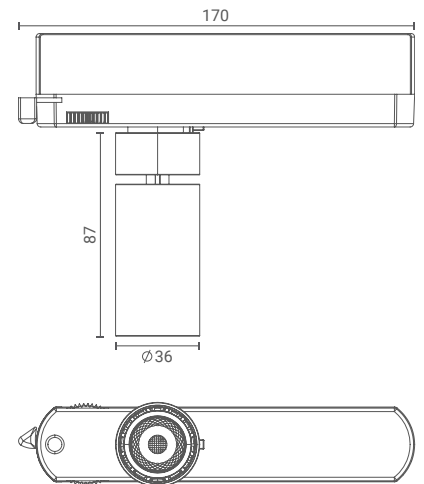

Magnus 1x ACDC

Track Spot (Super Spot)

Introducing track mounted spotlight that highlight the desired subject or place and provide optimum illumination by being nondescript.

The simplicity of its form provides smooth integration in architectural features.

Product Specs :

Model name :	Magnus 1x ACDC Track Spot Superspot
Weight:	
Certificate Available:	Self Declaration Certificates
Colors Available:	Metallic Silver / Black / White
System Lumen:	325 lm
System Wattage:	6 W
DC Current:	350 mA
Efficacy:	58 lm/W
CCT(K) :	3000K
CRI:	> 90
Bining:	≤3SDCM
Lifetime:	L80/B10 (>50,000hrs@Ta-30°C)
Beam Angle:	15°
IP Rating:	IP20
UGR:	<8