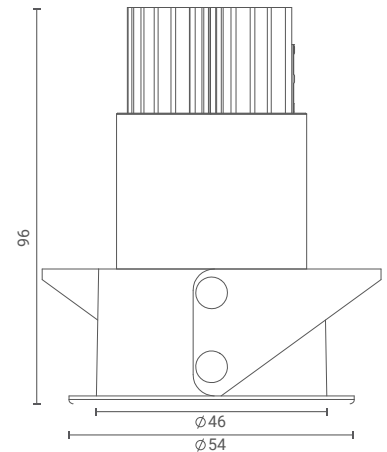

# Magnus 1x

Recessed Downlight (Super Spot)

Introducing ceiling-recessed downlight that highlight the desired subject or place and provide optimum illumination by being nondescript.

The simplicity of its form provides smooth integration in architectural features.

## Product Specs :

Model name :	<b>Magnus 1x Recessed Superspot</b>
Weight:	
Certificate Available:	<b>Self Declaration Certificates</b>
Colors Available:	<b>Metallic Silver / Black / White</b>
System Lumen:	<b>325 lm</b>
System Wattage:	<b>6 W</b>
DC Current:	<b>350 mA</b>
Efficacy:	<b>58 lm/W</b>
CCT(K) :	<b>3000K</b>
CRI:	<b>&gt; 90</b>
Bining:	<b>≤3SDCM</b>
Lifetime:	<b>L80/B10 (&gt;50,000hrs@Ta-30°C)</b>
Beam Angle:	<b>15°</b>
IP Rating:	<b>IP20</b>
UGR:	<b>&lt;8</b>