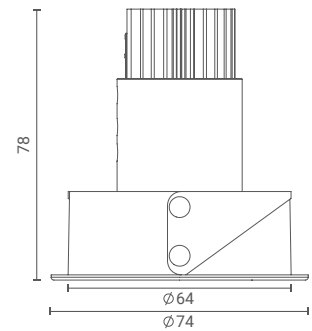

Magnus 1x Adjustable

Recessed Downlight (Super Spot)

Introducing ceiling-recessed downlight that highlight the desired subject or place and provide optimum illumination by being nondescript.

The simplicity of its form provides smooth integration in architectural features.

Product Specs :

Model name :	Magnus 1x Recessed Superspot Adj.
Weight:	
Certificate Available:	Self Declaration Certificates
Colors Available:	Metallic Silver / Black / White
System Lumen:	325 lm
System Wattage:	6 W
DC Current:	350 mA
Efficacy:	58 lm/W
CCT(K) :	3000K
CRI:	> 90
Bining:	≤3SDCM
Lifetime:	L80/B10 (>50,000hrs@Ta-30°C)
Beam Angle:	15°
IP Rating:	IP20
UGR:	<8