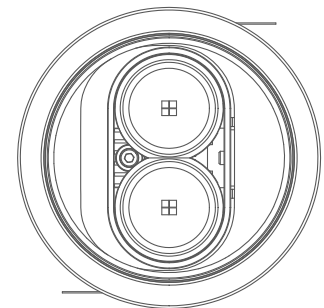

Magnus 2x Adjustable

Recessed Downlight (Medium)

Introducing ceiling- recessed downlight that highlight the desired subject or place and provide optimum illumination by being nondescript.

The simplicity of its form provides smooth integration in architectural features.

Product Specs :

Model name :	Magnus 2x Recessed Medium Adj.
Weight:	
Certificate Available:	Self Declaration Certificates
Colors Available:	Metallic Silver / Black / White
System Lumen:	814 lm
System Wattage:	10 W
DC Current:	350 mA
Efficacy:	84 lm/W
CCT(K) :	3000K
CRI:	> 90
Bining:	≤3SDCM
Lifetime:	L80/B10 (>50,000hrs@Ta-30°C)
Beam Angle:	50°
IP Rating:	IP20
UGR:	<19