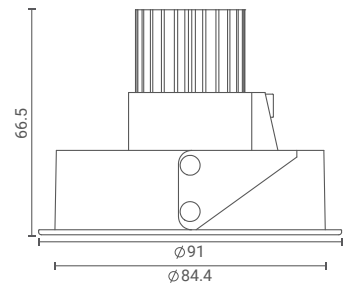

Magnus 2x Adjustable

Recessed Downlight (Medium)

Introducing ceiling- recessed downlight that highlight the desired subject or place and provide optimum illumination by being nondescript.

The simplicity of its form provides smooth integration in architectural features.

Product Specs :

Model name :	Magnus 2x Recessed Medium Adj.
Weight:	
Certificate Available:	Self Declaration Certificates
Colors Available:	Metallic Silver / Black / White
System Lumen:	814 lm
System Wattage:	10 W
DC Current:	350 mA
Efficacy:	84 lm/W
CCT(K) :	3000K
CRI:	> 90
Bining:	≤3SDCM
Lifetime:	L80/B10 (>50,000hrs@Ta-30°C)
Beam Angle:	50°
IP Rating:	IP20
UGR:	<19