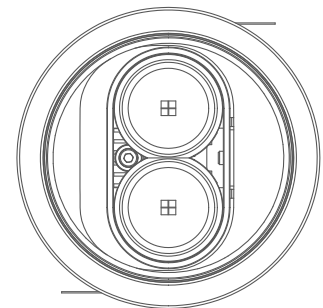

Magnus 2x Adjustable

Recessed Downlight (Wide)

Introducing ceiling- recessed downlight that highlight the desired subject or place and provide optimum illumination by being nondescript.

The simplicity of its form provides smooth integration in architectural features.

Product Specs :

Model name :	Magnus 2x Recessed Wide Adj.
Weight:	
Certificate Available:	Self Declaration Certificates
Colors Available:	Metallic Silver / Black / White
System Lumen:	875 lm
System Wattage:	10 W
DC Current:	350 mA
Efficacy:	88 lm/W
CCT(K) :	3000K
CRI:	> 90
Bining:	≤3SDCM
Lifetime:	L80/B10 (>50,000hrs@Ta-30°C)
Beam Angle:	83°
IP Rating:	IP20
UGR:	<30