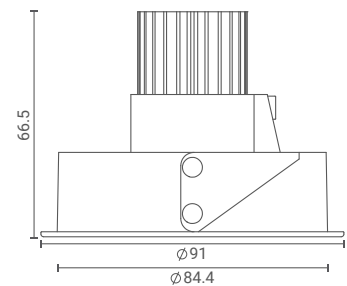

Magnus 2x Adjustable

Recessed Downlight (Wide)

Introducing ceiling- recessed downlight that highlight the desired subject or place and provide optimum illumination by being nondescript.

The simplicity of its form provides smooth integration in architectural features.

Product Specs :

Model name :	Magnus 2x Recessed Wide Adj.
Weight:	
Certificate Available:	Self Declaration Certificates
Colors Available:	Metallic Silver / Black / White
System Lumen:	875 lm
System Wattage:	10 W
DC Current:	350 mA
Efficacy:	88 lm/W
CCT(K) :	3000K
CRI:	> 90
Bining:	≤3SDCM
Lifetime:	L80/B10 (>50,000hrs@Ta-30°C)
Beam Angle:	83°
IP Rating:	IP20
UGR:	<30