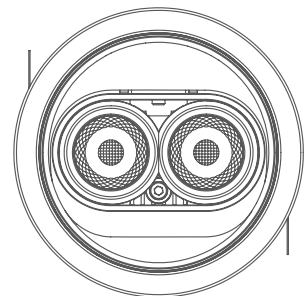

# Magnus 2x Adjustable

Recessed Downlight (Super Spot)

Introducing ceiling-recessed downlight that highlight the desired subject or place and provide optimum illumination by being nondescript.

The simplicity of its form provides smooth integration in architectural features.

## Product Specs :

Model name :	Magnus 2x Recessed Superspot Adj.
Weight:	
Certificate Available:	Self Declaration Certificates
Colors Available:	Metallic Silver / Black / White
System Lumen:	645 lm
System Wattage:	10 W
DC Current:	350 mA
Efficacy:	64 lm/W
CCT(K) :	4000K
CRI:	> 90
Bining:	≤3SDCM
Lifetime:	L80/B10 (>50,000hrs@Ta-30°C)
Beam Angle:	15°
IP Rating:	IP20
UGR:	<7