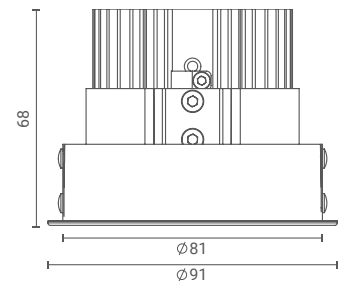

# Magnus 2x Adjustable

Recessed Downlight (Super Spot)

Introducing ceiling-recessed downlight that highlight the desired subject or place and provide optimum illumination by being nondescript.

The simplicity of its form provides smooth integration in architectural features.

## Product Specs :

Model name :	Magnus 2x Recessed Superspot Adj.
Weight:	
Certificate Available:	Self Declaration Certificates
Colors Available:	Metallic Silver / Black / White
System Lumen:	645 lm
System Wattage:	10 W
DC Current:	350 mA
Efficacy:	64 lm/W
CCT(K) :	4000K
CRI:	> 90
Bining:	≤3SDCM
Lifetime:	L80/B10 (>50,000hrs@Ta-30°C)
Beam Angle:	15°
IP Rating:	IP20
UGR:	<7