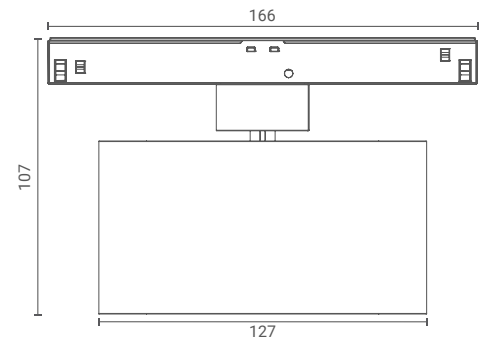

Magnus 4x LVDC

Track Spot (Super Spot)

Introducing track mounted spotlight that highlight the desired subject or place and provide optimum illumination by being nondescript.

The simplicity of its form provides smooth integration in architectural features.

Product Specs :

Model name :	Magnus 4x LVDC Track Spot Superspot
Weight:	
Certificate Available:	Self Declaration Certificates
Colors Available:	Metallic Silver / Black / White
System Lumen:	1236 lm
System Wattage:	19 W
DC Current:	700 mA
Efficacy:	64 lm/W
CCT(K) :	4000K
CRI:	> 90
Bining:	≤3SDCM
Lifetime:	L80/B10 (>50,000hrs@Ta-30°C)
Beam Angle:	16°
IP Rating:	IP20
UGR:	<2