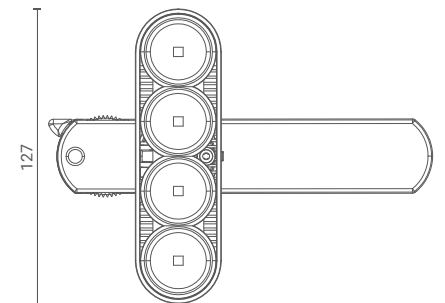

# Magnus 4x Linear ACDC

Track Spot (Wide)

Introducing track mounted spotlight that highlight the desired subject or place and provide optimum illumination by being nondescript.

The simplicity of its form provides smooth integration in architectural features.

## Product Specs :

Model name :	<b>Magnus 4x Linear ACDC Track Spot Wide</b>
Weight:	
Certificate Available:	<b>Self Declaration Certificates</b>
Colors Available:	<b>Metallic Silver / Black / White</b>
System Lumen:	<b>1635 lm</b>
System Wattage:	<b>19 W</b>
DC Current:	<b>700 mA</b>
Efficacy:	<b>87 lm/W</b>
CCT(K) :	<b>3000K</b>
CRI:	<b>&gt; 90</b>
Bining:	<b>≤3SDCM</b>
Lifetime:	<b>L80/B10 (&gt;50,000hrs@Ta-30°C)</b>
Beam Angle:	<b>82°</b>
IP Rating:	<b>IP20</b>
UGR:	<b>&lt;25</b>