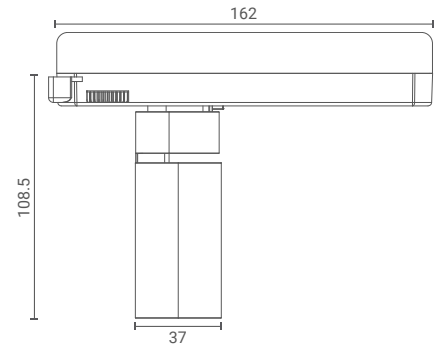

# Magnus 4x Linear ACDC

Track Spot (Wide)

Introducing track mounted spotlight that highlight the desired subject or place and provide optimum illumination by being nondescript.

The simplicity of its form provides smooth integration in architectural features.

## Product Specs :

Model name :	<b>Magnus 4x Linear ACDC Track Spot Wide</b>
Weight:	
Certificate Available:	<b>Self Declaration Certificates</b>
Colors Available:	<b>Metallic Silver / Black / White</b>
System Lumen:	<b>1635 lm</b>
System Wattage:	<b>19 W</b>
DC Current:	<b>700 mA</b>
Efficacy:	<b>87 lm/W</b>
CCT(K) :	<b>3000K</b>
CRI:	<b>&gt; 90</b>
Bining:	<b>≤3SDCM</b>
Lifetime:	<b>L80/B10 (&gt;50,000hrs@Ta-30°C)</b>
Beam Angle:	<b>82°</b>
IP Rating:	<b>IP20</b>
UGR:	<b>&lt;25</b>