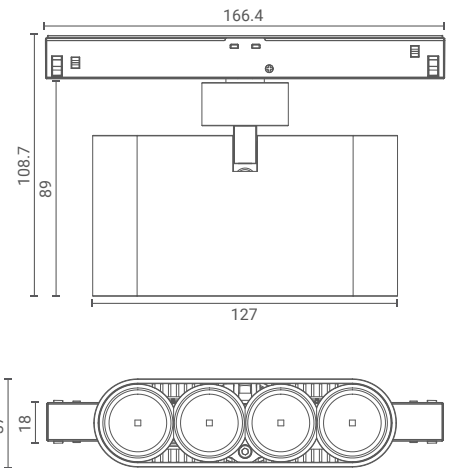

Magnus 4x Linear LVDC

Track Spot (Narrow)

Introducing track mounted spotlight that highlight the desired subject or place and provide optimum illumination by being nondescript.

The simplicity of its form provides smooth integration in architectural features.

Product Specs :

Model name :	Magnus 4x Linear LVDC Track Spot Narrow
Weight:	
Certificate Available:	Self Declaration Certificates
Colors Available:	Metallic Silver / Black / White
System Lumen:	1666 lm
System Wattage:	19 W
DC Current:	700 mA
Efficacy:	88 lm/W
CCT(K) :	4000K
CRI:	> 90
Bining:	≤3SDCM
Lifetime:	L80/B10 (>50,000hrs@Ta-30°C)
Beam Angle:	35°
IP Rating:	IP20
UGR:	<-4