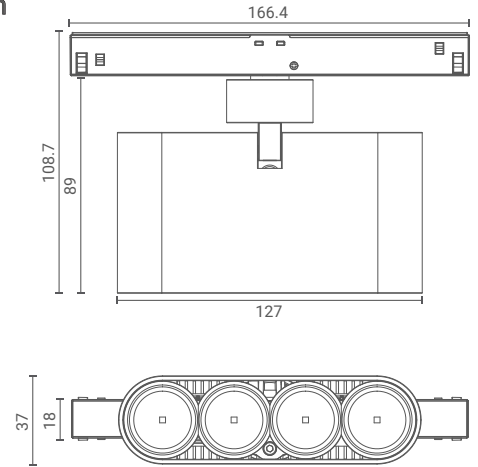

Magnus 4x Linear LVDC

Track Spot (Medium)

Introducing track mounted spotlight that highlight the desired subject or place and provide optimum illumination by being nondescript.

The simplicity of its form provides smooth integration in architectural features.

Product Specs :

Model name :	Magnus 4x Linear LVDC Track Spot Medium
Weight:	
Certificate Available:	Self Declaration Certificates
Colors Available:	Metallic Silver / Black / White
System Lumen:	1737 lm
System Wattage:	19 W
DC Current:	700 mA
Efficacy:	90 lm/W
CCT(K) :	4000K
CRI:	> 90
Bining:	≤3SDCM
Lifetime:	L80/B10 (>50,000hrs@Ta-30°C)
Beam Angle:	51°
IP Rating:	IP20
UGR:	<18