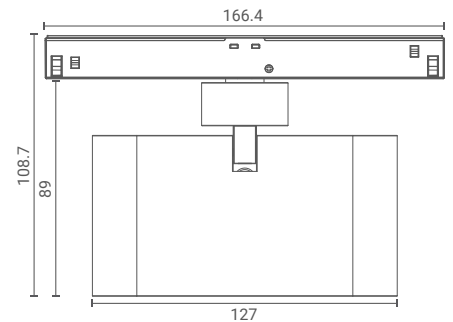

Magnus 4x Linear LVDC

Track Spot (Wide)

Introducing track mounted spotlight that highlight the desired subject or place and provide optimum illumination by being nondescript.

The simplicity of its form provides smooth integration in architectural features.

Product Specs :

Model name :	Magnus 4x Linear LVDC Track Spot Wide
Weight:	
Certificate Available:	Self Declaration Certificates
Colors Available:	Metallic Silver / Black / White
System Lumen:	1635 lm
System Wattage:	19 W
DC Current:	700 mA
Efficacy:	87 lm/W
CCT(K) :	3000K
CRI:	> 90
Bining:	≤3SDCM
Lifetime:	L80/B10 (>50,000hrs@Ta-30°C)
Beam Angle:	82°
IP Rating:	IP20
UGR:	<25