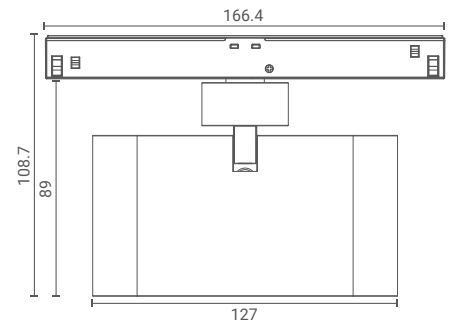

Magnus 4x Linear LVDC

Track Spot (Wide)

Introducing track mounted spotlight that highlight the desired subject or place and provide optimum illumination by being nondescript.

The simplicity of its form provides smooth integration in architectural features.

Product Specs :

Model name :	Magnus 4x Linear LVDC Track Spot Wide
Weight:	
Certificate Available:	Self Declaration Certificates
Colors Available:	Metallic Silver / Black / White
System Lumen:	1812 lm
System Wattage:	19 W
DC Current:	700 mA
Efficacy:	94 lm/W
CCT(K) :	4000K
CRI:	> 90
Bining:	≤3SDCM
Lifetime:	L80/B10 (>50,000hrs@Ta-30°C)
Beam Angle:	82°
IP Rating:	IP20
UGR:	<26