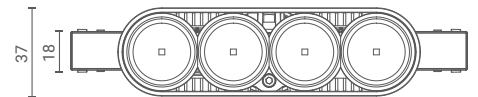

Magnus 4x Linear LVDC

Track Spot (Wide)

Introducing track mounted spotlight that highlight the desired subject or place and provide optimum illumination by being nondescript.

The simplicity of its form provides smooth integration in architectural features.

Product Specs :

Model name :	Magnus 4x Linear LVDC Track Spot Wide
Weight:	
Certificate Available:	Self Declaration Certificates
Colors Available:	Metallic Silver / Black / White
System Lumen:	1812 lm
System Wattage:	19 W
DC Current:	700 mA
Efficacy:	94 lm/W
CCT(K) :	4000K
CRI:	> 90
Bining:	≤3SDCM
Lifetime:	L80/B10 (>50,000hrs@Ta-30°C)
Beam Angle:	82°
IP Rating:	IP20
UGR:	<26