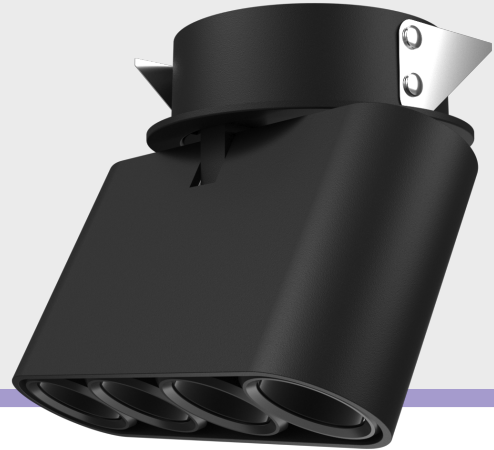

# Magnus 4x

Semi Recessed Downlight (Super Spot)

Introducing ceiling- semi recessed downlight that highlight the desired subject or place and provide optimum illumination by being nondescript.

The simplicity of its form provides smooth integration in architectural features.

## Product Specs :

Model name :	<b>Magnus 4x Semi Recessed Superspot</b>
Weight:	
Certificate Available:	<b>Self Declaration Certificates</b>
Colors Available:	<b>Metallic Silver / Black / White</b>
System Lumen:	<b>1118 lm</b>
System Wattage:	<b>19 W</b>
DC Current:	<b>700 mA</b>
Efficacy:	<b>59 lm/W</b>
CCT(K) :	<b>3000K</b>
CRI:	<b>&gt; 90</b>
Bining:	<b>≤3SDCM</b>
Lifetime:	<b>L80/B10 (&gt;50,000hrs@Ta-30°C)</b>
Beam Angle:	<b>16°</b>
IP Rating:	<b>IP20</b>
UGR:	<b>&lt;4</b>