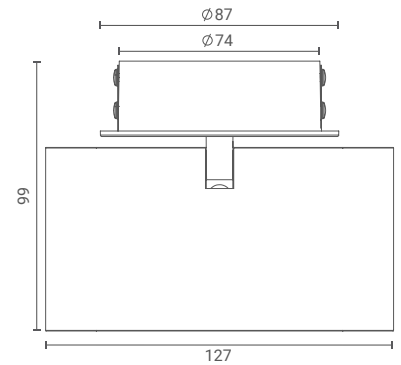

# Magnus 4x

Semi Recessed Downlight (Super Spot)

Introducing ceiling- semi recessed downlight that highlight the desired subject or place and provide optimum illumination by being nondescript.

The simplicity of its form provides smooth integration in architectural features.

## Product Specs :

Model name :	<b>Magnus 4x Semi Recessed Superspot</b>
Weight:	
Certificate Available:	<b>Self Declaration Certificates</b>
Colors Available:	<b>Metallic Silver / Black / White</b>
System Lumen:	<b>1118 lm</b>
System Wattage:	<b>19 W</b>
DC Current:	<b>700 mA</b>
Efficacy:	<b>59 lm/W</b>
CCT(K) :	<b>3000K</b>
CRI:	<b>&gt; 90</b>
Bining:	<b>≤3SDCM</b>
Lifetime:	<b>L80/B10 (&gt;50,000hrs@Ta-30°C)</b>
Beam Angle:	<b>16°</b>
IP Rating:	<b>IP20</b>
UGR:	<b>&lt;4</b>