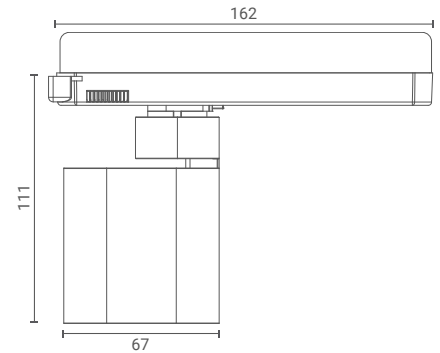

Magnus 4x Square ACDC

Track Spot (Narrow)

Introducing track mounted spotlight that highlight the desired subject or place and provide optimum illumination by being nondescript.

The simplicity of its form provides smooth integration in architectural features.

Product Specs :

Model name :	Magnus 4x Square ACDC Track Spot Narrow
Weight:	
Certificate Available:	Self Declaration Certificates
Colors Available:	Metallic Silver / Black / White
System Lumen:	1430 lm
System Wattage:	19 W
DC Current:	700 mA
Efficacy:	75 lm/W
CCT(K) :	3000K
CRI:	> 90
Bining:	≤3SDCM
Lifetime:	L80/B10 (>50,000hrs@Ta-30°C)
Beam Angle:	35°
IP Rating:	IP20
UGR:	<-3