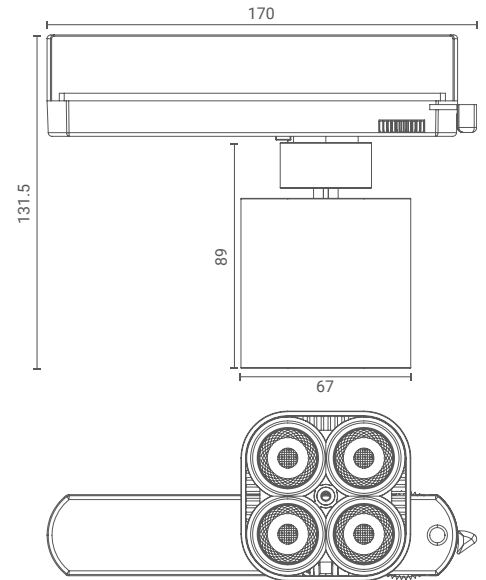

Magnus 4x Square ACDC

Track Spot (Super Spot)

Introducing track mounted spotlight that highlight the desired subject or place and provide optimum illumination by being nondescript.

The simplicity of its form provides smooth integration in architectural features.

Product Specs :

Model name :	Magnus 4x Square ACDC Track Spot Superspot
Weight:	
Certificate Available:	Self Declaration Certificates
Colors Available:	Metallic Silver / Black / White
System Lumen:	1118 lm
System Wattage:	19 W
DC Current:	700 mA
Efficacy:	59 lm/W
CCT(K) :	3000K
CRI:	> 90
Bining:	≤3SDCM
Lifetime:	L80/B10 (>50,000hrs@Ta-30°C)
Beam Angle:	16°
IP Rating:	IP20
UGR:	<4