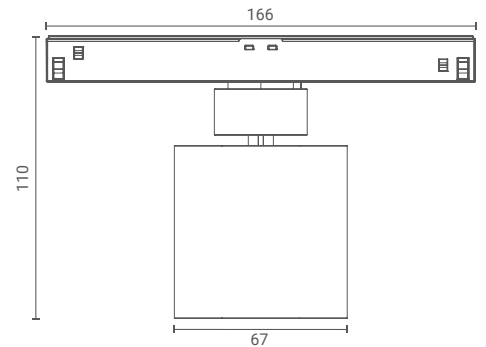

Magnus 4x Square LVDC

Track Spot (Super Spot)

Introducing track mounted spotlight that highlight the desired subject or place and provide optimum illumination by being nondescript.

The simplicity of its form provides smooth integration in architectural features.

Product Specs :

Model name :	Magnus 4x Square LVDC Track Spot Superspot
Weight:	
Certificate Available:	Self Declaration Certificates
Colors Available:	Metallic Silver / Black / White
System Lumen:	1236 lm
System Wattage:	19 W
DC Current:	700 mA
Efficacy:	64 lm/W
CCT(K) :	4000K
CRI:	> 90
Bining:	≤3SDCM
Lifetime:	L80/B10 (>50,000hrs@Ta-30°C)
Beam Angle:	16°
IP Rating:	IP20
UGR:	<2