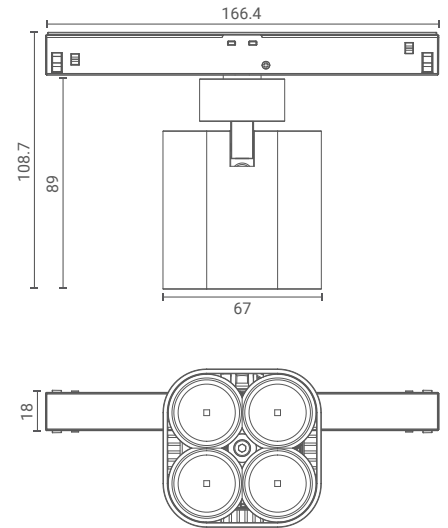

# Magnus 4x Square LVDC

Track Spot (Wide)

Introducing track mounted spotlight that highlight the desired subject or place and provide optimum illumination by being nondescript.

The simplicity of its form provides smooth integration in architectural features.

## Product Specs :

Model name :	Magnus 4x Square LVDC Track Spot Wide
Weight:	
Certificate Available:	Self Declaration Certificates
Colors Available:	Metallic Silver / Black / White
System Lumen:	1709 lm
System Wattage:	19 W
DC Current:	700 mA
Efficacy:	89 lm/W
CCT(K) :	3000K
CRI:	> 90
Bining:	≤3SDCM
Lifetime:	L80/B10 (>50,000hrs@Ta-30°C)
Beam Angle:	85°
IP Rating:	IP20
UGR:	<26