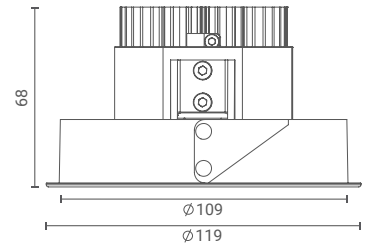

Magnus 4x Square Adjustable

Recessed Downlight (Super Spot)

Introducing ceiling-recessed downlight that highlight the desired subject or place and provide optimum illumination by being nondescript.

The simplicity of its form provides smooth integration in architectural features.

Product Specs :

Model name :	Magnus 4x Square Recessed Superspot Adj.
Weight:	
Certificate Available:	Self Declaration Certificates
Colors Available:	Metallic Silver / Black / White
System Lumen:	1118 lm
System Wattage:	19 W
DC Current:	700 mA
Efficacy:	59 lm/W
CCT(K) :	3000K
CRI:	> 90
Bining:	≤3SDCM
Lifetime:	L80/B10 (>50,000hrs@Ta-30°C)
Beam Angle:	16°
IP Rating:	IP20
UGR:	<4