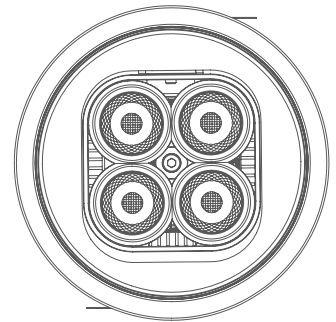

Magnus 4x Square Adjustable

Recessed Downlight (Super Spot)

Introducing ceiling-recessed downlight that highlight the desired subject or place and provide optimum illumination by being nondescript.

The simplicity of its form provides smooth integration in architectural features.

Product Specs :

Model name :	Magnus 4x Square Recessed Superspot Adj.
Weight:	
Certificate Available:	Self Declaration Certificates
Colors Available:	Metallic Silver / Black / White
System Lumen:	1118 lm
System Wattage:	19 W
DC Current:	700 mA
Efficacy:	59 lm/W
CCT(K) :	3000K
CRI:	> 90
Bining:	≤3SDCM
Lifetime:	L80/B10 (>50,000hrs@Ta-30°C)
Beam Angle:	16°
IP Rating:	IP20
UGR:	<4