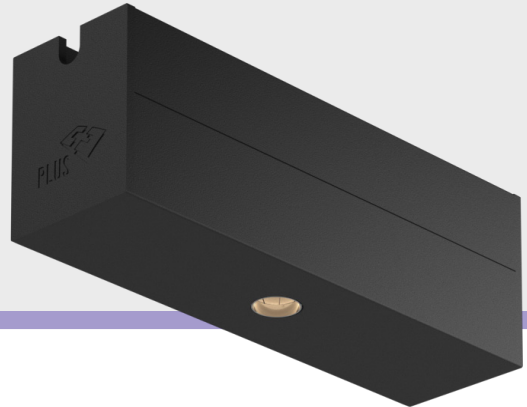

# Perdu 1x

Surface Downlight 10mm (Narrow)

Introducing ceiling- surface Downlight that highlight the desired subject or place and provide optimum illumination by being nondescript.

The simplicity of its form provides smooth integration in architectural features.

## Product Specs :

Model name :	Perdu 1x Surface Downlight 10mm Narrow
Weight:	100gm
Certificate Available:	Self Declaration Certificates
Colors Available:	Black / White
System Lumen:	233 lm
System Wattage:	6 W
DC Current:	350 mA
Efficacy:	41 lm/W
CCT(K) :	4000K
CRI:	> 90
Bining:	≤3SDCM
Lifetime:	L80/B10 (>50,000hrs@Ta-30°C)
Beam Angle:	39°
IP Rating:	IP20
UGR:	<9
Efficiency:	>75%