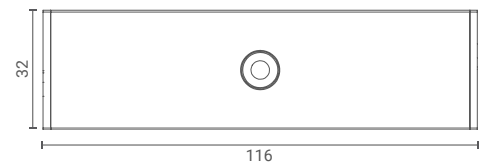

# Perdu 1x

Surface Downlight 10mm (Narrow)

Introducing ceiling- surface Downlight that highlight the desired subject or place and provide optimum illumination by being nondescript.

The simplicity of its form provides smooth integration in architectural features.

## Product Specs :

Model name :	Perdu 1x Surface Downlight 10mm Narrow
Weight:	100gm
Certificate Available:	Self Declaration Certificates
Colors Available:	Black / White
System Lumen:	233 lm
System Wattage:	6 W
DC Current:	350 mA
Efficacy:	41 lm/W
CCT(K) :	4000K
CRI:	> 90
Bining:	≤3SDCM
Lifetime:	L80/B10 (>50,000hrs@Ta-30°C)
Beam Angle:	39°
IP Rating:	IP20
UGR:	<9
Efficiency:	>75%