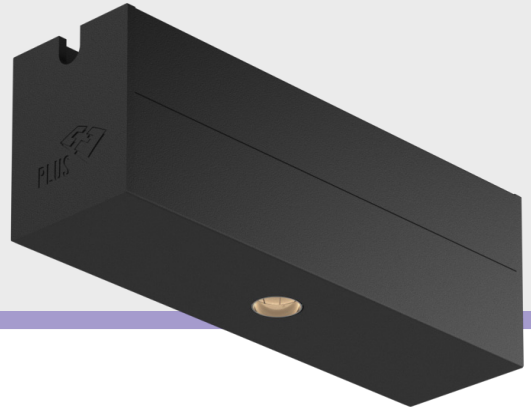

# Perdu 1x

Surface Downlight 10mm (Wide)

Introducing ceiling- surface Downlight that highlight the desired subject or place and provide optimum illumination by being nondescript.

The simplicity of its form provides smooth integration in architectural features.

## Product Specs :

Model name :	Perdu 1x Surface Downlight 10mm Wide
Weight:	100gm
Certificate Available:	Self Declaration Certificates
Colors Available:	Black / White
System Lumen:	245 lm
System Wattage:	6 W
DC Current:	500 mA
Efficacy:	43 lm/W
CCT(K) :	4000K
CRI:	> 90
Bining:	≤3SDCM
Lifetime:	L80/B10 (>50,000hrs@Ta-30°C)
Beam Angle:	55°
IP Rating:	IP20
UGR:	<33
Efficiency:	>75%