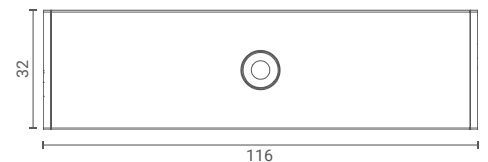

# Perdu 1x

Surface Downlight 10mm (Wide)

Introducing ceiling- surface Downlight that highlight the desired subject or place and provide optimum illumination by being nondescript.

The simplicity of its form provides smooth integration in architectural features.

## Product Specs :

Model name :	Perdu 1x Surface Downlight 10mm Wide
Weight:	100gm
Certificate Available:	Self Declaration Certificates
Colors Available:	Black / White
System Lumen:	245 lm
System Wattage:	6 W
DC Current:	500 mA
Efficacy:	43 lm/W
CCT(K) :	4000K
CRI:	> 90
Bining:	≤3SDCM
Lifetime:	L80/B10 (>50,000hrs@Ta-30°C)
Beam Angle:	55°
IP Rating:	IP20
UGR:	<33
Efficiency:	>75%