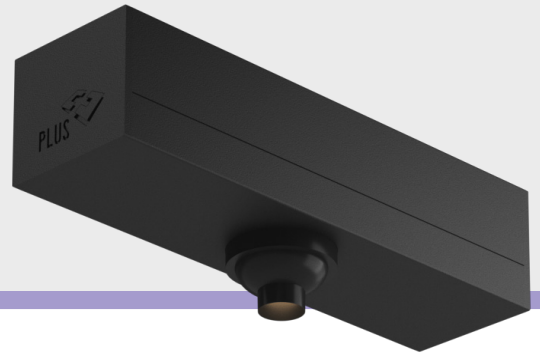

# Perdu 1x

Trimless Downlight 13mm (Narrow)

Introducing ceiling- trimless Downlight that highlight the desired subject or place and provide optimum illumination by being nondescript.

The simplicity of its form provides smooth integration in architectural features.

## Product Specs :

Model name :	Perdu 1x Trimless Downlight 13mm Narrow
Weight:	100gm
Certificate Available:	Self Declaration Certificates
Colors Available:	Black / White
System Lumen:	244 lm
System Wattage:	6 W
DC Current:	350 mA
Efficacy:	43 lm/W
CCT(K) :	3000K
CRI:	> 90
Bining:	≤3SDCM
Lifetime:	L80/B10 (>50,000hrs@Ta-30°C)
Beam Angle:	37°
IP Rating:	IP20
UGR:	<10
Efficiency:	>75%