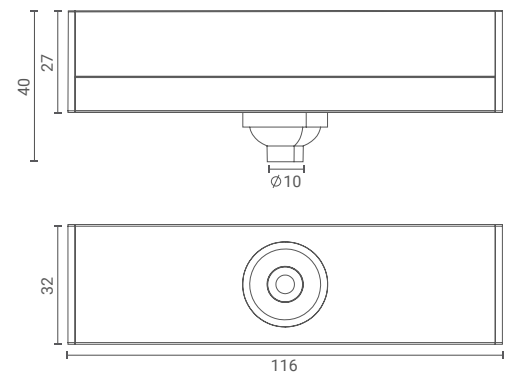

# Perdu 1x

Trimless Downlight 13mm (Narrow)

Introducing ceiling- trimless Downlight that highlight the desired subject or place and provide optimum illumination by being nondescript.

The simplicity of its form provides smooth integration in architectural features.

## Product Specs :

Model name :	Perdu 1x Trimless Downlight 13mm Narrow
Weight:	100gm
Certificate Available:	Self Declaration Certificates
Colors Available:	Black / White
System Lumen:	244 lm
System Wattage:	6 W
DC Current:	350 mA
Efficacy:	43 lm/W
CCT(K) :	3000K
CRI:	> 90
Bining:	≤3SDCM
Lifetime:	L80/B10 (>50,000hrs@Ta-30°C)
Beam Angle:	37°
IP Rating:	IP20
UGR:	<10
Efficiency:	>75%