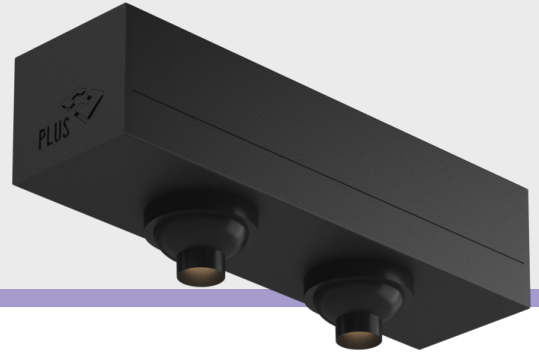

Perdu 2x

Trimless Downlight 220mm Heatsink (Wide)

Introducing ceiling- trimless Downlight that highlight the desired subject or place and provide optimum illumination by being nondescript.

The simplicity of its form provides smooth integration in architectural features.

Product Specs :

Model name :	Perdu 2x Trimless Downlight 220mm Heatsink Wide
Weight:	150gm
Certificate Available:	Self Declaration Certificates
Colors Available:	Black / White
System Lumen:	607 lm
System Wattage:	14 W
DC Current:	500 mA
Efficacy:	42 lm/W
CCT(K) :	3000K
CRI:	> 90
Bining:	≤3SDCM
Lifetime:	L80/B10 (>50,000hrs@Ta-30°C)
Beam Angle:	53°
IP Rating:	IP20
UGR:	<26
Efficiency:	>75%