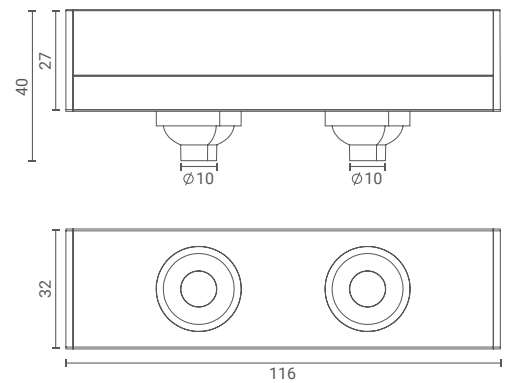

Perdu 2x

Trimless Downlight 220mm Heatsink (Wide)

Introducing ceiling- trimless Downlight that highlight the desired subject or place and provide optimum illumination by being nondescript.

The simplicity of its form provides smooth integration in architectural features.

Product Specs :

Model name :	Perdu 2x Trimless Downlight 220mm Heatsink Wide
Weight:	150gm
Certificate Available:	Self Declaration Certificates
Colors Available:	Black / White
System Lumen:	607 lm
System Wattage:	14 W
DC Current:	500 mA
Efficacy:	42 lm/W
CCT(K) :	3000K
CRI:	> 90
Bining:	≤3SDCM
Lifetime:	L80/B10 (>50,000hrs@Ta-30°C)
Beam Angle:	53°
IP Rating:	IP20
UGR:	<26
Efficiency:	>75%