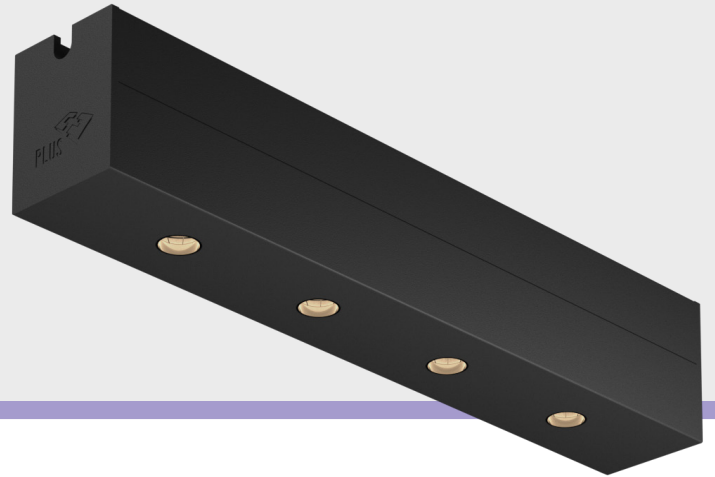

Perdu 4x

Surface Downlight 10mm (Wide)

Introducing ceiling- surface Downlight that highlight the desired subject or place and provide optimum illumination by being nondescript.

The simplicity of its form provides smooth integration in architectural features.

Product Specs :

Model name :	Perdu 4x Surface Downlight 10mm Wide
Weight:	180gm
Certificate Available:	Self Declaration Certificates
Colors Available:	Black / White
System Lumen:	796 lm
System Wattage:	14 W
DC Current:	500 mA
Efficacy:	56 lm/W
CCT(K) :	3000K
CRI:	> 90
Bining:	≤3SDCM
Lifetime:	L80/B10 (>50,000hrs@Ta-30°C)
Beam Angle:	53°
IP Rating:	IP20
UGR:	<22
Efficiency:	>75%