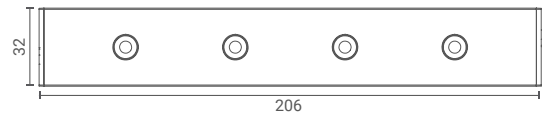

Perdu 4x

Surface Downlight 10mm (Wide)

Introducing ceiling- surface Downlight that highlight the desired subject or place and provide optimum illumination by being nondescript.

The simplicity of its form provides smooth integration in architectural features.

Product Specs :

Model name :	Perdu 4x Surface Downlight 10mm Wide
Weight:	180gm
Certificate Available:	Self Declaration Certificates
Colors Available:	Black / White
System Lumen:	796 lm
System Wattage:	14 W
DC Current:	500 mA
Efficacy:	56 lm/W
CCT(K) :	3000K
CRI:	> 90
Bining:	≤3SDCM
Lifetime:	L80/B10 (>50,000hrs@Ta-30°C)
Beam Angle:	53°
IP Rating:	IP20
UGR:	<22
Efficiency:	>75%