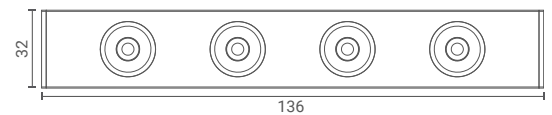

# Perdu 4x

Trimless Downlight 10mm (Narrow)

Introducing ceiling- trimless Downlight that highlight the desired subject or place and provide optimum illumination by being nondescript.

The simplicity of its form provides smooth integration in architectural features.

## Product Specs :

Model name :	Perdu 4x Trimless Downlight 10mm Narrow
Weight:	180gm
Certificate Available:	Self Declaration Certificates
Colors Available:	Black / White
System Lumen:	706 lm
System Wattage:	14 W
DC Current:	500 mA
Efficacy:	49 lm/W
CCT(K) :	3000K
CRI:	> 90
Bining:	≤3SDCM
Lifetime:	L80/B10 (>50,000hrs@Ta-30°C)
Beam Angle:	35°
IP Rating:	IP20
UGR:	<1
Efficiency:	>75%