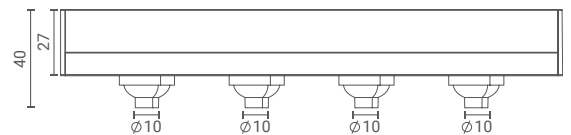

# Perdu 4x

Trimless Downlight 10mm (Narrow)

Introducing ceiling- trimless Downlight that highlight the desired subject or place and provide optimum illumination by being nondescript.

The simplicity of its form provides smooth integration in architectural features.

## Product Specs :

Model name :	Perdu 4x Trimless Downlight 10mm Narrow
Weight:	180gm
Certificate Available:	Self Declaration Certificates
Colors Available:	Black / White
System Lumen:	706 lm
System Wattage:	14 W
DC Current:	500 mA
Efficacy:	49 lm/W
CCT(K) :	3000K
CRI:	> 90
Bining:	≤3SDCM
Lifetime:	L80/B10 (>50,000hrs@Ta-30°C)
Beam Angle:	35°
IP Rating:	IP20
UGR:	<1
Efficiency:	>75%