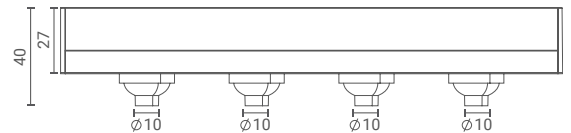

Perdu 4x

Trimless Downlight 13mm (Narrow)

Introducing ceiling- trimless Downlight that highlight the desired subject or place and provide optimum illumination by being nondescript.

The simplicity of its form provides smooth integration in architectural features.

Product Specs :

Model name :	Perdu 4x Trimless Downlight 13mm Narrow
Weight:	180gm
Certificate Available:	Self Declaration Certificates
Colors Available:	Black / White
System Lumen:	850 lm
System Wattage:	14 W
DC Current:	500 mA
Efficacy:	64 lm/W
CCT(K) :	4000K
CRI:	> 90
Bining:	≤3SDCM
Lifetime:	L80/B10 (>50,000hrs@Ta-30°C)
Beam Angle:	30°
IP Rating:	IP20
UGR:	<-1
Efficiency:	>75%