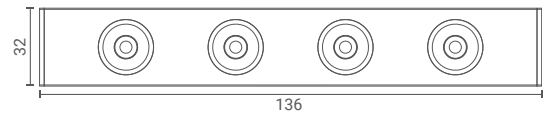

Perdu 4x

Trimless Downlight 13mm (Narrow)

Introducing ceiling- trimless Downlight that highlight the desired subject or place and provide optimum illumination by being nondescript.

The simplicity of its form provides smooth integration in architectural features.

Product Specs :

Model name :	Perdu 4x Trimless Downlight 13mm Narrow
Weight:	180gm
Certificate Available:	Self Declaration Certificates
Colors Available:	Black / White
System Lumen:	850 lm
System Wattage:	14 W
DC Current:	500 mA
Efficacy:	64 lm/W
CCT(K) :	4000K
CRI:	> 90
Bining:	≤3SDCM
Lifetime:	L80/B10 (>50,000hrs@Ta-30°C)
Beam Angle:	30°
IP Rating:	IP20
UGR:	<-1
Efficiency:	>75%