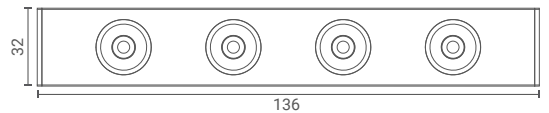

Perdu 4x

Trimless Downlight 13mm (Wide)

Introducing ceiling- trimless Downlight that highlight the desired subject or place and provide optimum illumination by being nondescript.

The simplicity of its form provides smooth integration in architectural features.

Product Specs :

Model name :	Perdu 4x Trimless Downlight 13mm Wide
Weight:	180gm
Certificate Available:	Self Declaration Certificates
Colors Available:	Black / White
System Lumen:	924 lm
System Wattage:	14 W
DC Current:	500 mA
Efficacy:	64 lm/W
CCT(K) :	4000K
CRI:	> 90
Bining:	≤3SDCM
Lifetime:	L80/B10 (>50,000hrs@Ta-30°C)
Beam Angle:	49°
IP Rating:	IP20
UGR:	<20
Efficiency:	>75%