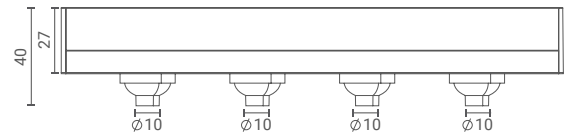

Perdu 4x

Trimless Downlight 13mm (Wide)

Introducing ceiling- trimless Downlight that highlight the desired subject or place and provide optimum illumination by being nondescript.

The simplicity of its form provides smooth integration in architectural features.

Product Specs :

Model name :	Perdu 4x Trimless Downlight 13mm Wide
Weight:	180gm
Certificate Available:	Self Declaration Certificates
Colors Available:	Black / White
System Lumen:	924 lm
System Wattage:	14 W
DC Current:	500 mA
Efficacy:	64 lm/W
CCT(K) :	4000K
CRI:	> 90
Bining:	≤3SDCM
Lifetime:	L80/B10 (>50,000hrs@Ta-30°C)
Beam Angle:	49°
IP Rating:	IP20
UGR:	<20
Efficiency:	>75%