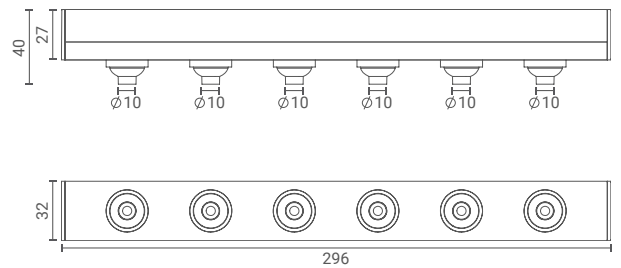

Perdu 6x

Trimless Downlight 10mm (Narrow)

Introducing ceiling- trimless Downlight that highlight the desired subject or place and provide optimum illumination by being nondescript.

The simplicity of its form provides smooth integration in architectural features.

Product Specs :

Model name :	Perdu 6x Trimless Downlight 10mm Narrow
Weight:	230gm
Certificate Available:	Self Declaration Certificates
Colors Available:	Black / White
System Lumen:	1153 lm
System Wattage:	21 W
DC Current:	500 mA
Efficacy:	56 lm/W
CCT(K) :	4000K
CRI:	> 90
Bining:	≤3SDCM
Lifetime:	L80/B10 (>50,000hrs@Ta-30°C)
Beam Angle:	36°
IP Rating:	IP20
UGR:	<1
Efficiency:	>75%