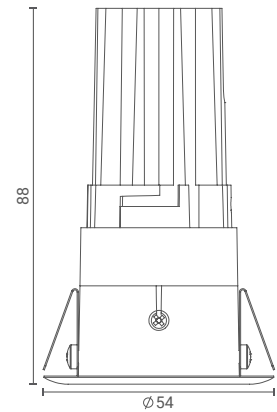

Perdu One

Deep Recessed Downlight 10mm (Narrow)

Introducing ceiling- recessed downlight that highlight the desired subject or place and provide optimum illumination by being nondescript.

The simplicity of its form provides smooth integration in architectural features.

Product Specs :

Model name :	Perdu One Deep Recessed 10mm Narrow
Weight:	150gm
Certificate Available:	Self Declaration Certificates
Colors Available:	Black / White
System Lumen:	340 lm
System Wattage:	8 W
DC Current:	500 mA
Efficacy:	44 lm/W
CCT(K) :	4000K
CRI:	> 90
Bining:	≤3SDCM
Lifetime:	L80/B10 (>50,000hrs@Ta-30°C)
Beam Angle:	39°
IP Rating:	IP20
UGR:	<13
Efficiency:	>75%