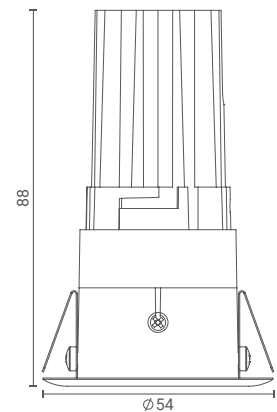

Perdu One

Deep Recessed Downlight 10mm (Wide)

Introducing ceiling- recessed downlight that highlight the desired subject or place and provide optimum illumination by being nondescript.

The simplicity of its form provides smooth integration in architectural features.

Product Specs :

Model name :	Perdu One Deep Recessed 10mm Wide
Weight:	150gm
Certificate Available:	Self Declaration Certificates
Colors Available:	Black / White
System Lumen:	359 lm
System Wattage:	8 W
DC Current:	500 mA
Efficacy:	47 lm/W
CCT(K) :	3000K
CRI:	> 90
Bining:	≤3SDCM
Lifetime:	L80/B10 (>50,000hrs@Ta-30°C)
Beam Angle:	56°
IP Rating:	IP20
UGR:	<33
Efficiency:	>75%