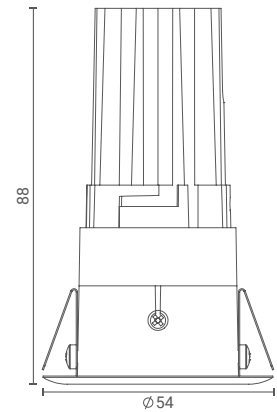

Perdu One

Deep Recessed Downlight 10mm (Wide)

Introducing ceiling- recessed downlight that highlight the desired subject or place and provide optimum illumination by being nondescript.

The simplicity of its form provides smooth integration in architectural features.

Product Specs :

Model name :	Perdu One Deep Recessed 13mm Wide
Weight:	150gm
Certificate Available:	Self Declaration Certificates
Colors Available:	Black / White
System Lumen:	378 lm
System Wattage:	8 W
DC Current:	500 mA
Efficacy:	50 lm/W
CCT(K) :	3000K
CRI:	> 90
Bining:	≤3SDCM
Lifetime:	L80/B10 (>50,000hrs@Ta-30°C)
Beam Angle:	55°
IP Rating:	IP20
UGR:	<32
Efficiency:	>75%