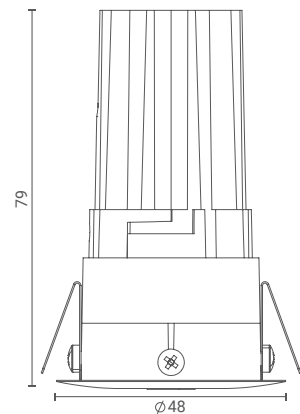

Perdu One

Flat Recessed Downlight 10mm (Narrow)

Introducing ceiling- recessed downlight that highlight the desired subject or place and provide optimum illumination by being nondescript.

The simplicity of its form provides smooth integration in architectural features.

Product Specs :

Model name :	Perdu One Flat Recessed 10mm Narrow
Weight:	150gm
Certificate Available:	Self Declaration Certificates
Colors Available:	Black / White
System Lumen:	318 lm
System Wattage:	8 W
DC Current:	500 mA
Efficacy:	40 lm/W
CCT(K) :	3000K
CRI:	> 90
Bining:	≤3SDCM
Lifetime:	L80/B10 (>50,000hrs@Ta-30°C)
Beam Angle:	38°
IP Rating:	IP20
UGR:	<11
Efficiency:	>75%