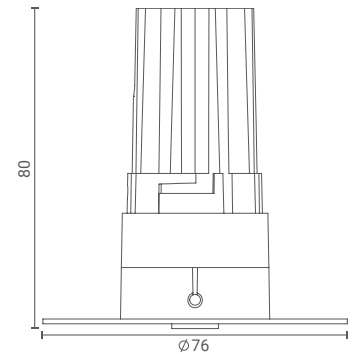

## Trimless Downlight 13mm (Narrow)

Introducing ceiling- trimless Downlight that highlight the desired subject or place and provide optimum illumination by being nondescript.

The simplicity of its form provides smooth integration in architectural features.

### Product Specs :

Model name :	<b>Perdu Trimless Downlight 13mm Narrow</b>
Weight:	<b>150gm</b>
Certificate Available:	<b>Self Declaration Certificates</b>
Colors Available:	<b>Black / White</b>
System Lumen:	<b>244 lm</b>
System Wattage:	<b>6 W</b>
DC Current:	<b>350 mA</b>
Efficacy:	<b>43 lm/W</b>
CCT(K) :	<b>3000K</b>
CRI:	<b>&gt; 90</b>
Bining:	<b>≤3SDCM</b>
Lifetime:	<b>L80/B10 (&gt;50,000hrs@Ta-30°C)</b>
Beam Angle:	<b>37°</b>
IP Rating:	<b>IP20</b>
UGR:	<b>&lt;10</b>
Efficiency:	<b>&gt;75%</b>