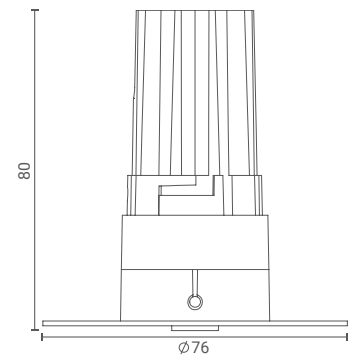

Perdu

Trimless Downlight 13mm (Narrow)

Introducing ceiling- trimless Downlight that highlight the desired subject or place and provide optimum illumination by being nondescript.

The simplicity of its form provides smooth integration in architectural features.

Product Specs :

Model name :	Perdu Trimless Downlight 10mm Narrow
Weight:	150gm
Certificate Available:	Self Declaration Certificates
Colors Available:	Black / White
System Lumen:	233 lm
System Wattage:	6 W
DC Current:	350 mA
Efficacy:	41 lm/W
CCT(K) :	4000K
CRI:	> 90
Bining:	≤3SDCM
Lifetime:	L80/B10 (>50,000hrs@Ta-30°C)
Beam Angle:	39°
IP Rating:	IP20
UGR:	<9
Efficiency:	>75%