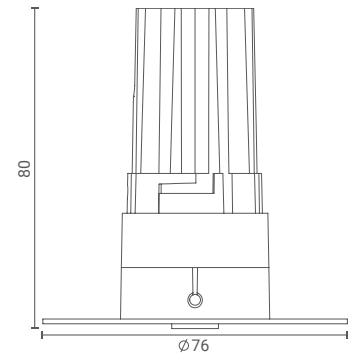

Perdu

Trimless Downlight 13mm (Wide)

Introducing ceiling- trimless Downlight that highlight the desired subject or place and provide optimum illumination by being nondescript.

The simplicity of its form provides smooth integration in architectural features.

Product Specs :

Model name :	Perdu Trimless Downlight 10mm Wide
Weight:	150gm
Certificate Available:	Self Declaration Certificates
Colors Available:	Black / White
System Lumen:	281 lm
System Wattage:	6 W
DC Current:	500 mA
Efficacy:	46 lm/W
CCT(K) :	4000K
CRI:	> 90
Bining:	≤3SDCM
Lifetime:	L80/B10 (>50,000hrs@Ta-30°C)
Beam Angle:	52°
IP Rating:	IP20
UGR:	<30
Efficiency:	>75%