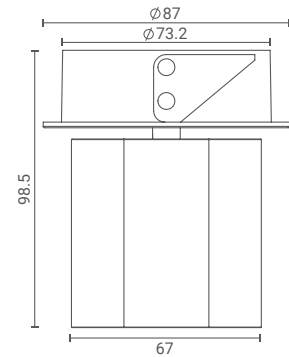

Magnus 2x

Semi Recessed Downlight (Wide)

Introducing ceiling- semi recessed downlight that highlight the desired subject or place and provide optimum illumination by being nondescript.

The simplicity of its form provides smooth integration in architectural features.

Product Specs :

Model name :	Magnus 2x Semi Recessed Wide
Weight:	
Certificate Available:	Self Declaration Certificates
Colors Available:	Metallic Silver / Black / White
System Lumen:	928 lm
System Wattage:	10 W
DC Current:	350 mA
Efficacy:	95 lm/W
CCT(K) :	4000K
CRI:	> 90
Bining:	≤3SDCM
Lifetime:	L80/B10 (>50,000hrs@Ta-30°C)
Beam Angle:	83°
IP Rating:	IP20
UGR:	<28