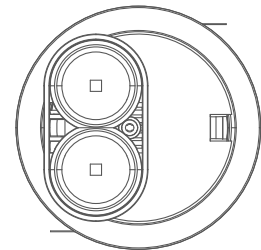

Magnus 2x

Semi Recessed Downlight (Wide)

Introducing ceiling- semi recessed downlight that highlight the desired subject or place and provide optimum illumination by being nondescript.

The simplicity of its form provides smooth integration in architectural features.

Product Specs :

Model name :	Magnus 2x Semi Recessed Wide
Weight:	
Certificate Available:	Self Declaration Certificates
Colors Available:	Metallic Silver / Black / White
System Lumen:	928 lm
System Wattage:	10 W
DC Current:	350 mA
Efficacy:	95 lm/W
CCT(K) :	4000K
CRI:	> 90
Bining:	≤3SDCM
Lifetime:	L80/B10 (>50,000hrs@Ta-30°C)
Beam Angle:	83°
IP Rating:	IP20
UGR:	<28