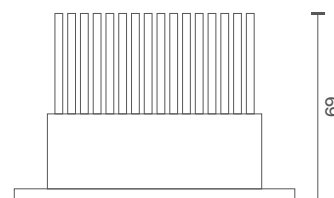

# Zona Facia Square 4x

Recessed Downlight (Narrow)

Introducing ceiling-recessed downlight that highlight the desired subject or place and provide optimum illumination by being nondescript.

The simplicity of its form provides smooth integration in architectural features.

## Product Specs :

Model name :	Zona Facia Square 4x Recessed Narrow
Weight:	
Certificate Available:	Self Declaration Certificates
Colors Available:	Black / White
System Lumen:	1091 lm
System Wattage:	19 W
DC Current:	700 mA
Efficacy:	57 lm/W
CCT(K) :	4000K
CRI:	> 90
Bining:	≤3SDCM
Lifetime:	L80/B10 (>50,000hrs@Ta-30°C)
Beam Angle:	36°
IP Rating:	IP20
UGR:	<0
Efficiency:	>75%