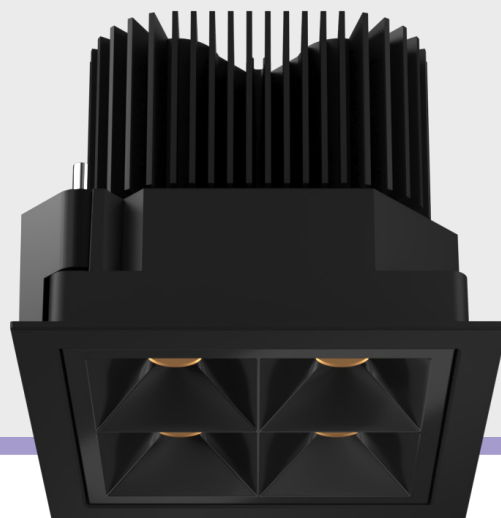

# Zona Facia Square 4x

Recessed Downlight (Narrow)

Introducing ceiling-recessed downlight that highlight the desired subject or place and provide optimum illumination by being nondescript.

The simplicity of its form provides smooth integration in architectural features.

## Product Specs :

Model name :	Zona Facia Square 4x Recessed Narrow
Weight:	
Certificate Available:	Self Declaration Certificates
Colors Available:	Black / White
System Lumen:	1091 lm
System Wattage:	19 W
DC Current:	700 mA
Efficacy:	57 lm/W
CCT(K) :	4000K
CRI:	> 90
Bining:	≤3SDCM
Lifetime:	L80/B10 (>50,000hrs@Ta-30°C)
Beam Angle:	36°
IP Rating:	IP20
UGR:	<0
Efficiency:	>75%