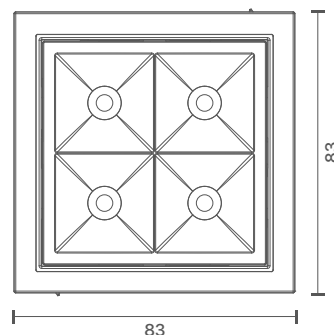

# Zona Facia Square 4x

Recessed Downlight (Narrow)

Introducing ceiling-recessed downlight that highlight the desired subject or place and provide optimum illumination by being nondescript.

The simplicity of its form provides smooth integration in architectural features.

## Product Specs :

Model name :	Zona Facia Square 4x Recessed Narrow
Weight:	
Certificate Available:	Self Declaration Certificates
Colors Available:	Black / White
System Lumen:	1091 lm
System Wattage:	19 W
DC Current:	700 mA
Efficacy:	57 lm/W
CCT(K) :	4000K
CRI:	> 90
Bining:	≤3SDCM
Lifetime:	L80/B10 (>50,000hrs@Ta-30°C)
Beam Angle:	36°
IP Rating:	IP20
UGR:	<0
Efficiency:	>75%