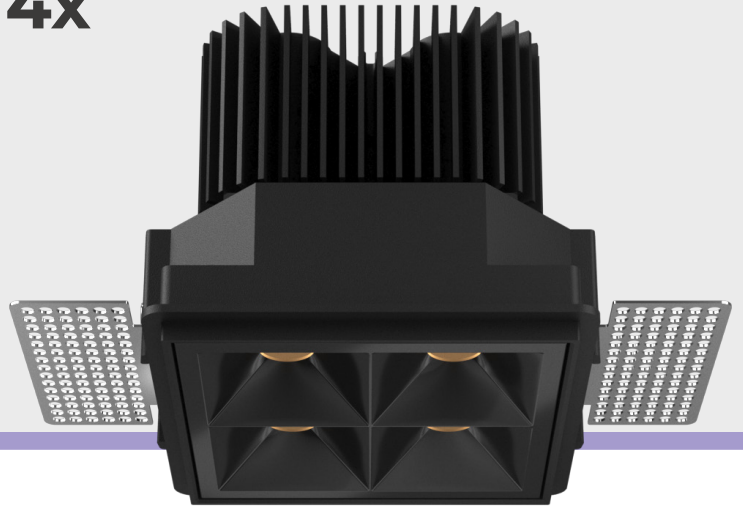

# Zona Facia Square 4x

Trimless Downlight (Narrow)

Introducing ceiling- trimless Downlight that highlight the desired subject or place and provide optimum illumination by being nondescript.

The simplicity of its form provides smooth integration in architectural features.

## Product Specs :

Model name :	<b>Zona Facia Square 4x Trimless Narrow</b>
Weight:	
Certificate Available:	<b>Self Declaration Certificates</b>
Colors Available:	<b>Black / White</b>
System Lumen:	<b>1012 lm</b>
System Wattage:	<b>19 W</b>
DC Current:	<b>700 mA</b>
Efficacy:	<b>53 lm/W</b>
CCT(K) :	<b>3000K</b>
CRI:	<b>&gt; 90</b>
Bining:	<b>≤3SDCM</b>
Lifetime:	<b>L80/B10 (&gt;50,000hrs@Ta-30°C)</b>
Beam Angle:	<b>35°</b>
IP Rating:	<b>IP20</b>
UGR:	<b>&lt;1</b>
Efficiency:	<b>&gt;75%</b>