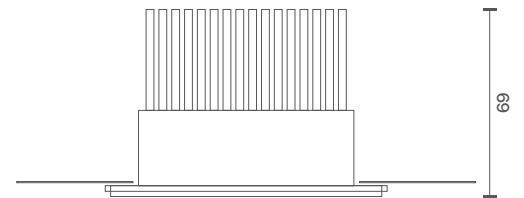

# Zona Facia Square 4x

Trimless Downlight (Narrow)

Introducing ceiling- trimless Downlight that highlight the desired subject or place and provide optimum illumination by being nondescript.

The simplicity of its form provides smooth integration in architectural features.

## Product Specs :

Model name :	<b>Zona Facia Square 4x Trimless Narrow</b>
Weight:	
Certificate Available:	<b>Self Declaration Certificates</b>
Colors Available:	<b>Black / White</b>
System Lumen:	<b>1012 lm</b>
System Wattage:	<b>19 W</b>
DC Current:	<b>700 mA</b>
Efficacy:	<b>53 lm/W</b>
CCT(K) :	<b>3000K</b>
CRI:	<b>&gt; 90</b>
Bining:	<b>≤3SDCM</b>
Lifetime:	<b>L80/B10 (&gt;50,000hrs@Ta-30°C)</b>
Beam Angle:	<b>35°</b>
IP Rating:	<b>IP20</b>
UGR:	<b>&lt;1</b>
Efficiency:	<b>&gt;75%</b>