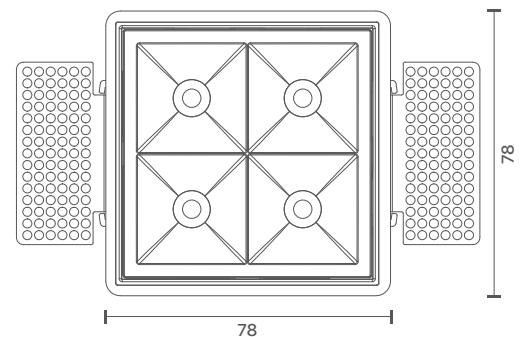

# Zona Facia Square 4x

Trimless Downlight (Narrow)

Introducing ceiling- trimless Downlight that highlight the desired subject or place and provide optimum illumination by being nondescript.

The simplicity of its form provides smooth integration in architectural features.

## Product Specs :

Model name :	<b>Zona Facia Square 4x Trimless Narrow</b>
Weight:	
Certificate Available:	<b>Self Declaration Certificates</b>
Colors Available:	<b>Black / White</b>
System Lumen:	<b>1012 lm</b>
System Wattage:	<b>19 W</b>
DC Current:	<b>700 mA</b>
Efficacy:	<b>53 lm/W</b>
CCT(K) :	<b>3000K</b>
CRI:	<b>&gt; 90</b>
Bining:	<b>≤3SDCM</b>
Lifetime:	<b>L80/B10 (&gt;50,000hrs@Ta-30°C)</b>
Beam Angle:	<b>35°</b>
IP Rating:	<b>IP20</b>
UGR:	<b>&lt;1</b>
Efficiency:	<b>&gt;75%</b>