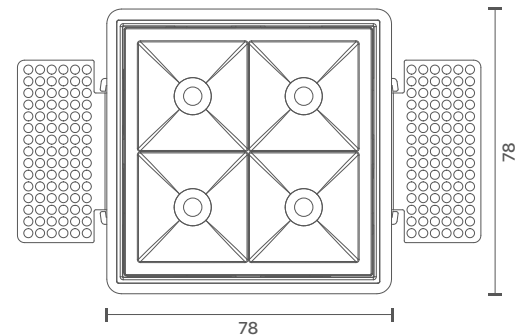

Zona Facia Square 4x

Trimless Downlight (Narrow)

Introducing ceiling- trimless Downlight that highlight the desired subject or place and provide optimum illumination by being nondescript.

The simplicity of its form provides smooth integration in architectural features.

Product Specs :

Model name :	Zona Facia Square 4x Trimless Narrow
Weight:	
Certificate Available:	Self Declaration Certificates
Colors Available:	Black / White
System Lumen:	1091 lm
System Wattage:	19 W
DC Current:	700 mA
Efficacy:	57 lm/W
CCT(K) :	4000K
CRI:	> 90
Bining:	≤3SDCM
Lifetime:	L80/B10 (>50,000hrs@Ta-30°C)
Beam Angle:	36°
IP Rating:	IP20
UGR:	<0
Efficiency:	>75%