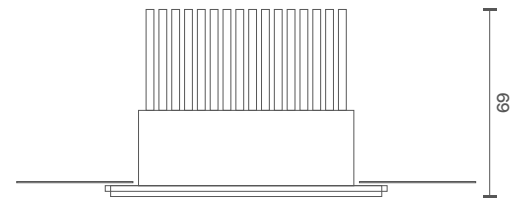

Zona Facia Square 4x

Trimless Downlight (Narrow)

Introducing ceiling- trimless Downlight that highlight the desired subject or place and provide optimum illumination by being nondescript.

The simplicity of its form provides smooth integration in architectural features.

Product Specs :

Model name :	Zona Facia Square 4x Trimless Narrow
Weight:	
Certificate Available:	Self Declaration Certificates
Colors Available:	Black / White
System Lumen:	1091 lm
System Wattage:	19 W
DC Current:	700 mA
Efficacy:	57 lm/W
CCT(K) :	4000K
CRI:	> 90
Bining:	≤3SDCM
Lifetime:	L80/B10 (>50,000hrs@Ta-30°C)
Beam Angle:	36°
IP Rating:	IP20
UGR:	<0
Efficiency:	>75%