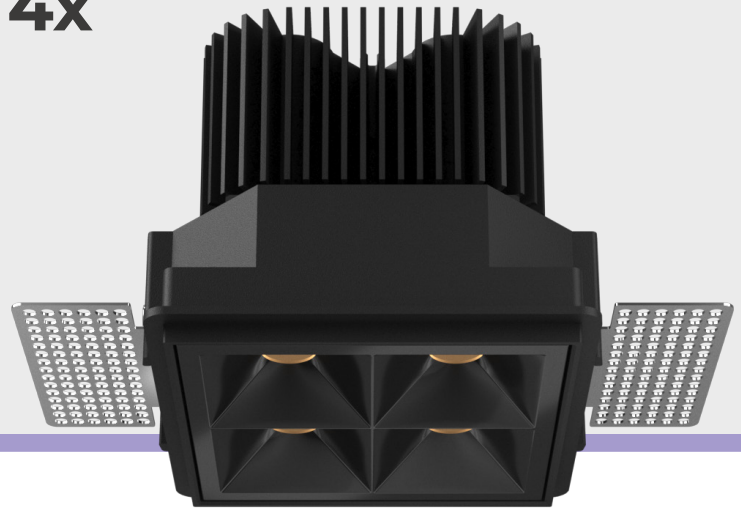

Zona Facia Square 4x

Trimless Downlight (Narrow)

Introducing ceiling- trimless Downlight that highlight the desired subject or place and provide optimum illumination by being nondescript.

The simplicity of its form provides smooth integration in architectural features.

Product Specs :

Model name :	Zona Facia Square 4x Trimless Narrow
Weight:	
Certificate Available:	Self Declaration Certificates
Colors Available:	Black / White
System Lumen:	1091 lm
System Wattage:	19 W
DC Current:	700 mA
Efficacy:	57 lm/W
CCT(K) :	4000K
CRI:	> 90
Bining:	≤3SDCM
Lifetime:	L80/B10 (>50,000hrs@Ta-30°C)
Beam Angle:	36°
IP Rating:	IP20
UGR:	<0
Efficiency:	>75%