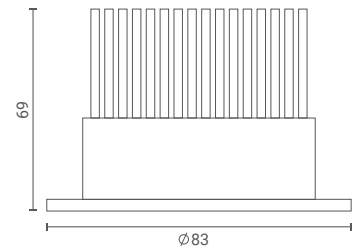

# Zona Magnus 4x

Recessed Downlight (Medium)

Introducing ceiling-recessed downlight that highlight the desired subject or place and provide optimum illumination by being nondescript.

The simplicity of its form provides smooth integration in architectural features.

## Product Specs :

Model name :	Zona Magnus 4x Recessed Medium
Weight:	
Certificate Available:	Self Declaration Certificates
Colors Available:	Black / White
System Lumen:	1757 lm
System Wattage:	19 W
DC Current:	700 mA
Efficacy:	93 lm/W
CCT(K) :	4000K
CRI:	> 90
Bining:	≤3SDCM
Lifetime:	L80/B10 (>50,000hrs@Ta-30°C)
Beam Angle:	53°
IP Rating:	IP20
UGR:	<14
Efficiency:	>92%