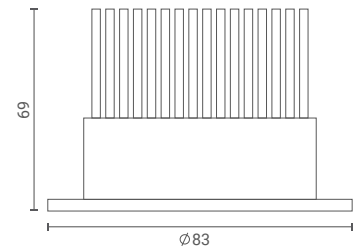

Zona Magnus 4x

Recessed Downlight (Wide)

Introducing ceiling-recessed downlight that highlight the desired subject or place and provide optimum illumination by being nondescript.

The simplicity of its form provides smooth integration in architectural features.

Product Specs :

Model name :	Zona Magnus 4x Recessed Wide
Weight:	
Certificate Available:	Self Declaration Certificates
Colors Available:	Black / White
System Lumen:	1706 lm
System Wattage:	19 W
DC Current:	700 mA
Efficacy:	90 lm/W
CCT(K) :	3000K
CRI:	> 90
Bining:	≤3SDCM
Lifetime:	L80/B10 (>50,000hrs@Ta-30°C)
Beam Angle:	85°
IP Rating:	IP20
UGR:	<26
Efficiency:	>92%