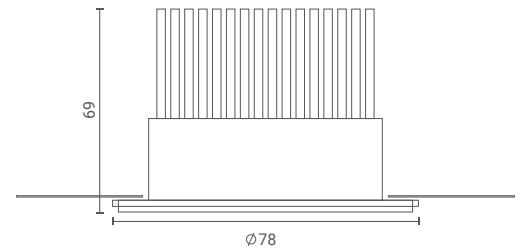

Zona Magnus 4x

Trimless Downlight (Narrow)

Introducing ceiling- trimless Downlight that highlight the desired subject or place and provide optimum illumination by being nondescript.

The simplicity of its form provides smooth integration in architectural features.

Product Specs :

Model name :	Zona Magnus 4x Trimless Narrow
Weight:	
Certificate Available:	Self Declaration Certificates
Colors Available:	Black / White
System Lumen:	1680 lm
System Wattage:	19 W
DC Current:	700 mA
Efficacy:	89 lm/W
CCT(K) :	4000K
CRI:	> 90
Bining:	≤3SDCM
Lifetime:	L80/B10 (>50,000hrs@Ta-30°C)
Beam Angle:	36°
IP Rating:	IP20
UGR:	<-2
Efficiency:	>92%