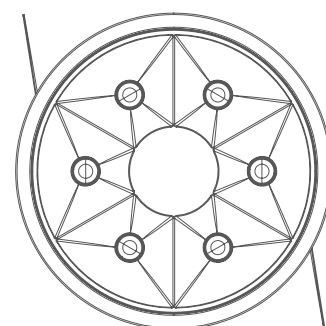

Zona Round Perdu 6x

Recessed Downlight (Wide)

Introducing ceiling-recessed downlight that highlight the desired subject or place and provide optimum illumination by being nondescript.

The simplicity of its form provides smooth integration in architectural features.

Product Specs :

Model name :	Zona Round Perdu 6x Recessed Wide
Weight:	
Certificate Available:	Self Declaration Certificates
Colors Available:	Black / White
System Lumen:	1148 lm
System Wattage:	19 W
DC Current:	500 mA
Efficacy:	59 lm/W
CCT(K) :	3000K
CRI:	> 90
Bining:	≤3SDCM
Lifetime:	L80/B10 (>50,000hrs@Ta-30°C)
Beam Angle:	53°
IP Rating:	IP20
UGR:	<18
Efficiency:	>75%