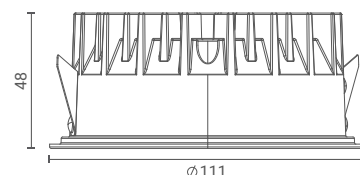

Zona Round Perdu 6x

Recessed Downlight (Wide)

Introducing ceiling-recessed downlight that highlight the desired subject or place and provide optimum illumination by being nondescript.

The simplicity of its form provides smooth integration in architectural features.

Product Specs :

Model name :	Zona Round Perdu 6x Recessed Wide
Weight:	
Certificate Available:	Self Declaration Certificates
Colors Available:	Black / White
System Lumen:	1148 lm
System Wattage:	19 W
DC Current:	500 mA
Efficacy:	59 lm/W
CCT(K) :	3000K
CRI:	> 90
Bining:	≤3SDCM
Lifetime:	L80/B10 (>50,000hrs@Ta-30°C)
Beam Angle:	53°
IP Rating:	IP20
UGR:	<18
Efficiency:	>75%