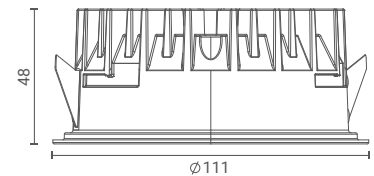

Zona Round Perdu 7x

Recessed Downlight (Narrow)

Introducing ceiling-recessed downlight that highlight the desired subject or place and provide optimum illumination by being nondescript.

The simplicity of its form provides smooth integration in architectural features.

Product Specs :

Model name :	Zona Round Perdu 7x Recessed Narrow
Weight:	
Certificate Available:	Self Declaration Certificates
Colors Available:	Black / White
System Lumen:	1099 lm
System Wattage:	23 W
DC Current:	600 mA
Efficacy:	47 lm/W
CCT(K) :	4000K
CRI:	> 90
Bining:	≤3SDCM
Lifetime:	L80/B10 (>50,000hrs@Ta-30°C)
Beam Angle:	32°
IP Rating:	IP20
UGR:	<1
Efficiency:	>75%