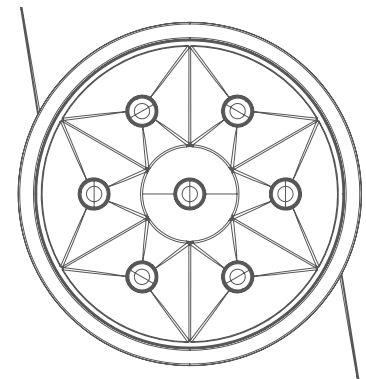

Zona Round Perdu 7x

Recessed Downlight (Narrow)

Introducing ceiling-recessed downlight that highlight the desired subject or place and provide optimum illumination by being nondescript.

The simplicity of its form provides smooth integration in architectural features.

Product Specs :

Model name :	Zona Round Perdu 7x Recessed Narrow
Weight:	
Certificate Available:	Self Declaration Certificates
Colors Available:	Black / White
System Lumen:	1099 lm
System Wattage:	23 W
DC Current:	600 mA
Efficacy:	47 lm/W
CCT(K) :	4000K
CRI:	> 90
Bining:	≤3SDCM
Lifetime:	L80/B10 (>50,000hrs@Ta-30°C)
Beam Angle:	32°
IP Rating:	IP20
UGR:	<1
Efficiency:	>75%