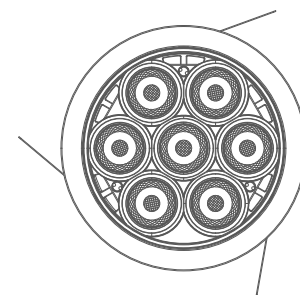

Array 7x

Recessed Downlight (Superspot)

Introducing ceiling- recessed downlight that highlight the desired subject or place and provide optimum illumination by being nondescript.

The simplicity of its form provides smooth integration in architectural features.

Product Specs :

Model name :	Array 7x Recessed Downlight Superspot
Weight:	
Certificate Available:	Self Declaration Certificates
Colors Available:	Black / White
System Lumen:	2230 lm
System Wattage:	34 W
DC Current:	800 mA
Efficacy:	65 lm/W
CCT(K) :	3000K
CRI:	> 90
Bining:	≤3SDCM
Lifetime:	L80/B10 (>50,000hrs@Ta-30°C)
Beam Angle:	16°
IP Rating:	IP20
UGR:	<2
Efficiency:	>92%