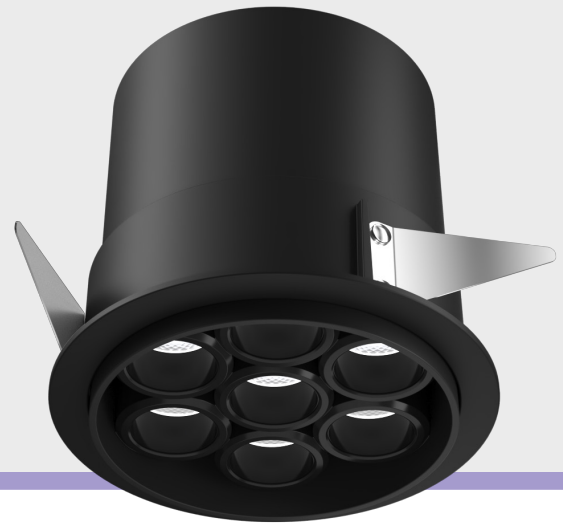

Array 7x

Recessed Downlight (Superspot)

Introducing ceiling- recessed downlight that highlight the desired subject or place and provide optimum illumination by being nondescript.

The simplicity of its form provides smooth integration in architectural features.

Product Specs :

Model name :	Array 7x Recessed Downlight Superspot
Weight:	
Certificate Available:	Self Declaration Certificates
Colors Available:	Black / White
System Lumen:	2230 lm
System Wattage:	34 W
DC Current:	800 mA
Efficacy:	65 lm/W
CCT(K) :	3000K
CRI:	> 90
Bining:	≤3SDCM
Lifetime:	L80/B10 (>50,000hrs@Ta-30°C)
Beam Angle:	16°
IP Rating:	IP20
UGR:	<2
Efficiency:	>92%