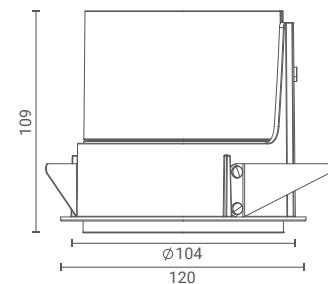

Product Specs :

Model name :	Array 7x Recessed Downlight Superspot
Weight:	
Certificate Available:	Self Declaration Certificates
Colors Available:	Black / White
System Lumen:	2230 lm
System Wattage:	34 W
DC Current:	800 mA
Efficacy:	65 lm/W
CCT(K) :	3000K
CRI:	> 90
Bining:	≤3SDCM
Lifetime:	L80/B10 (>50,000hrs@Ta-30°C)
Beam Angle:	16°
IP Rating:	IP20
UGR:	<2
Efficiency:	>92%