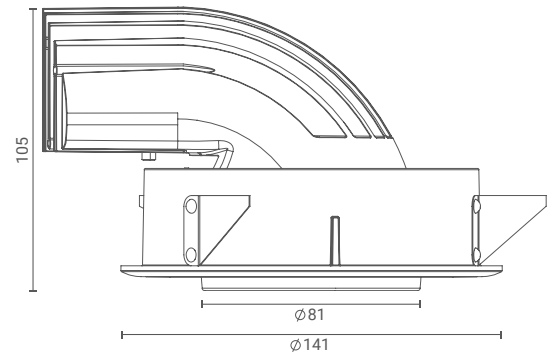

Boom S

Recessed Downlight

Introducing ceiling-recessed downlight that highlight the desired subject or place and provide optimum illumination by being nondescript.

The simplicity of its form provides smooth integration in architectural features.

Product Specs :

Model name :	Boom S Recessed Downlight
Weight:	1Kg
Certificate Available:	Self Declaration Certificates
Colors Available:	Black / White
System Lumen:	3384 lm
System Wattage:	36 W
DC Current:	900 mA
Efficacy:	94 lm/W
CCT(K) :	4000K
CRI:	> 90
Bining:	≤3SDCM
Lifetime:	L80/B10 (>50,000hrs@Ta-30°C)
Beam Angle:	32°
IP Rating:	IP20
UGR:	<19
Efficiency:	>93%