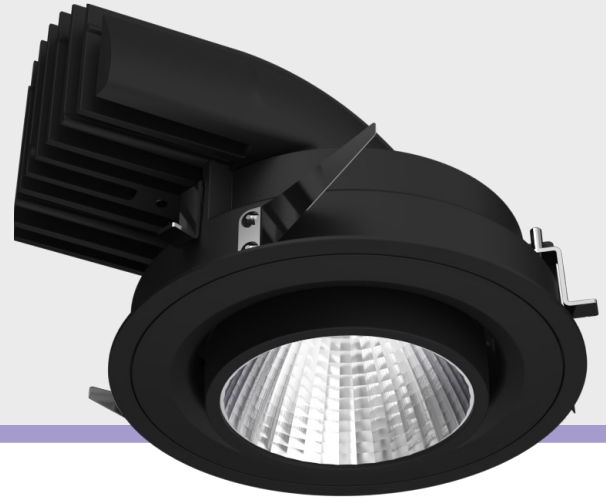

Boom S

Recessed Downlight

Introducing ceiling-recessed downlight that highlight the desired subject or place and provide optimum illumination by being nondescript.

The simplicity of its form provides smooth integration in architectural features.

Product Specs :

Model name :	Boom S Recessed Downlight
Weight:	1Kg
Certificate Available:	Self Declaration Certificates
Colors Available:	Black / White
System Lumen:	3384 lm
System Wattage:	36 W
DC Current:	900 mA
Efficacy:	94 lm/W
CCT(K) :	4000K
CRI:	> 90
Bining:	≤3SDCM
Lifetime:	L80/B10 (>50,000hrs@Ta-30°C)
Beam Angle:	32°
IP Rating:	IP20
UGR:	<19
Efficiency:	>93%