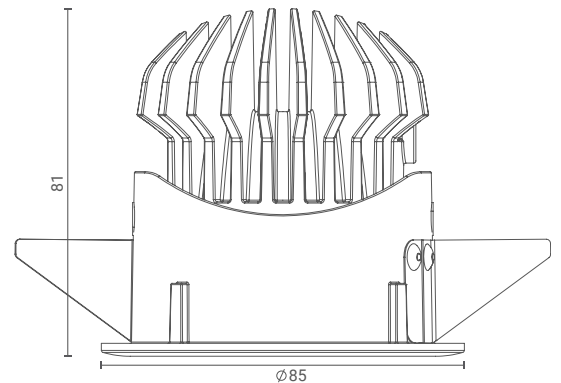

Neo Circ DT

Recessed Downlight

Introducing ceiling-recessed downlight that highlight the desired subject or place and provide optimum illumination by being nondescript.

The simplicity of its form provides smooth integration in architectural features.

Product Specs :

Model name :	Neo Circ DT Recessed Downlight
Weight:	0.3kg
Certificate Available:	Self Declaration Certificates
Colors Available:	Black / White
System Lumen:	1083 lm
System Wattage:	12 W
DC Current:	300 mA
Efficacy:	90 lm/W
CCT(K) :	3000K
CRI:	> 90
Bining:	≤3SDCM
Lifetime:	L80/B10 (>50,000hrs@Ta-30°C)
Beam Angle:	24°
IP Rating:	IP20
UGR:	<7
Efficiency:	>93%