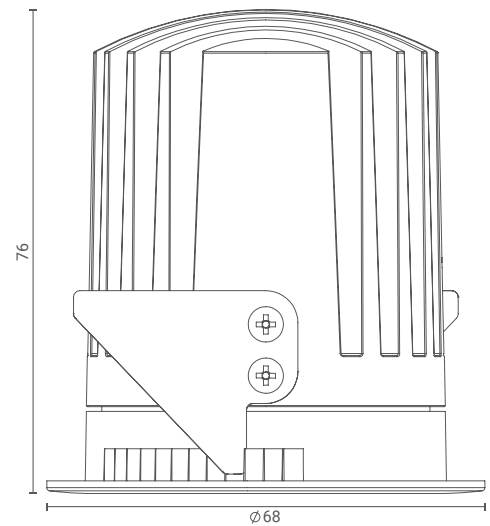

## Recessed Downlight

Introducing ceiling-recessed downlight that highlight the desired subject or place and provide optimum illumination by being nondescript.

The simplicity of its form provides smooth integration in architectural features.

### Product Specs :

Model name :	Neo Circ FF Recessed Downlight
Weight:	0.3kg
Certificate Available:	Self Declaration Certificates
Colors Available:	Black / White
System Lumen:	1111 lm
System Wattage:	12 W
DC Current:	300 mA
Efficacy:	95 lm/W
CCT(K) :	3000K
CRI:	> 90
Bining:	≤3SDCM
Lifetime:	L80/B10 (>50,000hrs@Ta-30°C)
Beam Angle:	23°
IP Rating:	IP20
UGR:	<13
Efficiency:	>93%