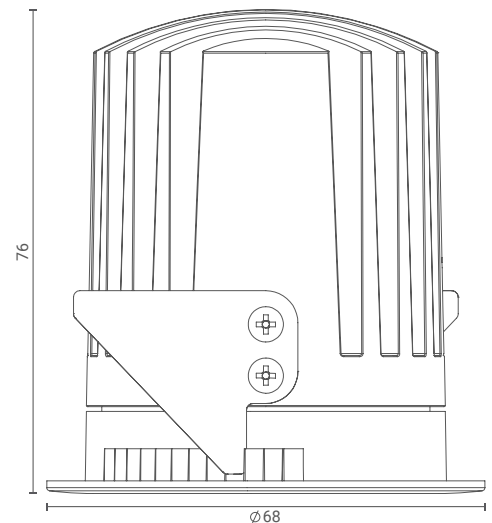

Neo Circ FF

Recessed Downlight

Introducing ceiling-recessed downlight that highlight the desired subject or place and provide optimum illumination by being nondescript.

The simplicity of its form provides smooth integration in architectural features.

Product Specs :

Model name :	Neo Circ FF Recessed Downlight
Weight:	0.3kg
Certificate Available:	Self Declaration Certificates
Colors Available:	Black / White
System Lumen:	1199 lm
System Wattage:	12 W
DC Current:	300 mA
Efficacy:	98 lm/W
CCT(K) :	4000K
CRI:	> 90
Bining:	≤3SDCM
Lifetime:	L80/B10 (>50,000hrs@Ta-30°C)
Beam Angle:	42°
IP Rating:	IP20
UGR:	<14
Efficiency:	>93%