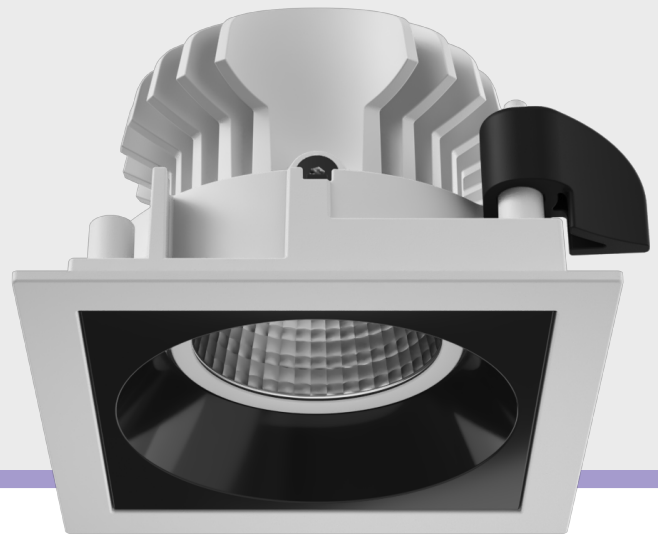

# Neo Quad DF

## Recessed Downlight

Introducing ceiling-recessed downlight that highlight the desired subject or place and provide optimum illumination by being nondescript.

The simplicity of its form provides smooth integration in architectural features.

### Product Specs :

Model name :	Neo Quad DF Recessed Downlight
Weight:	0.3kg
Certificate Available:	Self Declaration Certificates
Colors Available:	Black / White
System Lumen:	1165 lm
System Wattage:	12 W
DC Current:	300 mA
Efficacy:	97 lm/W
CCT(K) :	4000K
CRI:	> 90
Bining:	≤3SDCM
Lifetime:	L80/B10 (>50,000hrs@Ta-30°C)
Beam Angle:	41°
IP Rating:	IP20
UGR:	<8
Efficiency:	>93%